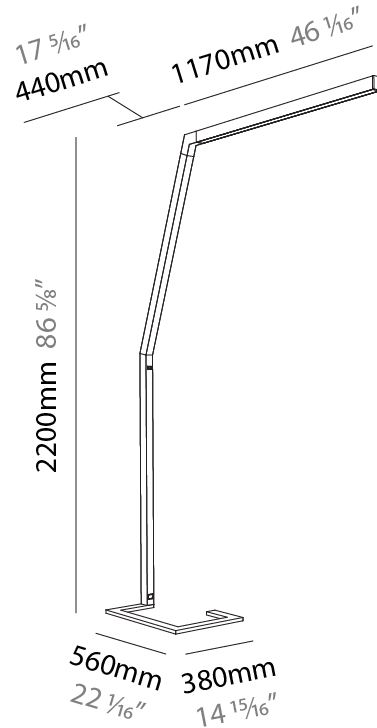

PROJECT	_____
TYPE	_____
SPECIFIER	_____
QUANTITY	_____
DATE	_____

HYPRO-F 160 PORTABLE

A340006-

base number   Color Temperature   Finishes   Finishes   Finishes   Finishes   Finishes   Diffuser   Diffuser Options

1. To build a product code in our configurator select the specify button on the base model # product page
2. To build a manual product code on this datasheet choose from the options listed below in blue font and add the suffix to the base model #

GENERAL

Series: Hypro-F
Subseries: Hypro-F 160
Partner: Prolicht
Division: Architectural
Installation: Portable
Product Type: Floor
Mounting Location: Floor
Light Distribution: Direct / Indirect

PHYSICAL

Shape: Abstract
Length (mm): 1610
Length (in): 63 ⁷/₈
Width (mm): 380
Width (in): 14 ¹⁵/₁₆
Height (mm): 2200
Height (in): 86 ⁵/₈
Diffuser: PMMA - Micro-prism / Rico and PMMA - Opal / Linear Scattering / Lens
Fixture Finish: ANA / SSR / BKV / CWI / CRY / HAB / MSR / UFT / ITA / RUA / OGR / FTG / MYG / RWR / LOD / PUS / FRO / FUP / KIA / POP / BLS / SPG / MEY / GOH / CHC / COM / ABZ / JAG / OBR / MOS / ROR
Fixture Material: Aluminum Die Cast

ELECTRICAL

Lamp Type: LED (Zhaga Standard)
Input Wattage (W): 59
Total Output Wattage (W): 53.7
Driver Included: Yes
Driver Location: Integrated
Input Voltage (V): 120 - 277

LED

Color Temperature (°K): 3000 / 4000
Max. Delivered Lumen (lm): 5018 - 5105
CRI: >90 CRI

OPTICAL

RATINGS AND CERTIFICATIONS

Certified By: Certified for North American Standards
IP rating: IP20