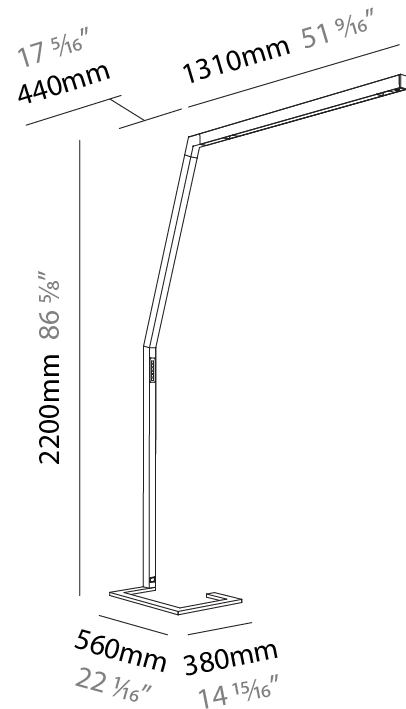

PROJECT
TYPE
SPECIFIER
QUANTITY
DATE

HYPRO-F 160 PORTABLE

A340008-

base number   Color   Finishes   Finishes   Finishes   Finishes   Finishes   Diffuser
Temperature

1. To build a product code in our configurator select the specify button on the base model # product page
2. To build a manual product code on this datasheet choose from the options listed below in blue font and add the suffix to the base model #

GENERAL

Series: Hypro-F
Subseries: Hypro-F 160
Partner: Prolicht
Division: Architectural
Installation: Portable
Product Type: Floor
Mounting Location: Floor
Light Distribution: Direct / Indirect

PHYSICAL

Shape: Abstract
Length (mm): 1750
Length (in): 68 ⁷/₈
Width (mm): 380
Width (in): 14 ¹⁵/₁₆
Height (mm): 2200
Height (in): 86 ⁵/₈
Diffuser: PMMA - Micro-prism / Rico
Fixture Finish: ANA / SSR / BKV / CWI / CRY / HAB / MSR / UFT / ITA / RUA / OGR / FTG / MYG / RWR / LOD / PUS / FRO / FUP / KIA / POP / BLS / SPG / MEY / GOH / CHC / COM / ABZ / JAG / OBR / MOS / ROR
Fixture Material: Aluminum Die Cast

ELECTRICAL

Lamp Type: LED (Zhaga Standard)
Input Wattage (W): 96
Total Output Wattage (W): 87.3
Driver Included: Yes
Driver Location: Integrated
Input Voltage (V): 120 - 277

LED

Color Temperature (°K): 3000 / 4000
Max. Delivered Lumen (lm): 6861-7119
CRI: >90 CRI

OPTICAL

RATINGS AND CERTIFICATIONS

Certified By: Certified for North American Standards
IP rating: IP20