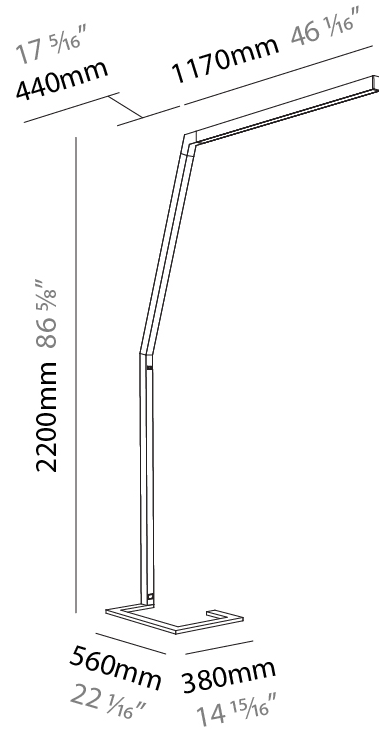

PROJECT
TYPE
SPECIFIER
QUANTITY
DATE

HYPRO-F 160 PORTABLE

A340005-

base number   Color   Finishes   Finishes   Finishes   Finishes   Finishes   Diffuser

Temperature

1. To build a product code in our configurator select the specify button on the base model # product page
2. To build a manual product code on this datasheet choose from the options listed below in blue font and add the suffix to the base model #

GENERAL

Series: Hypro-F
Subseries: Hypro-F 160
Partner: Prolicht
Division: Architectural
Installation: Portable
Product Type: Floor
Mounting Location: Floor
Light Distribution: Direct

PHYSICAL

Shape: Abstract
Length (mm): 1610
Length (in): 63 ⁷/₈
Width (mm): 380
Width (in): 14 ¹⁵/₁₆
Height (mm): 2200
Height (in): 86 ⁵/₈
Diffuser: PMMA - Micro-prism / Rico
Fixture Finish: ANA / SSR / BKV / CWI / CRY / HAB / MSR / UFT / ITA / RUA / OGR / FTG / MYG / RWR / LOD / PUS / FRO / FUP / KIA / POP / BLS / SPG / MEY / GOH / CHC / COM / ABZ / JAG / OBR / MOS / ROR
Fixture Material: Aluminum Die Cast

ELECTRICAL

Lamp Type: LED (Zhaga Standard)
Input Wattage (W): 30
Total Output Wattage (W): 27.3
Driver Included: Yes
Driver Location: Integrated
Input Voltage (V): 120 - 277
Constant Current (MA): 500mA

LED

Color Temperature (°K): 3000 / 4000
Max. Delivered Lumen (lm): 2210 / 2251
CRI: >90 CRI

OPTICAL

RATINGS AND CERTIFICATIONS

Certified By: Certified for North American Standards
IP rating: IP20